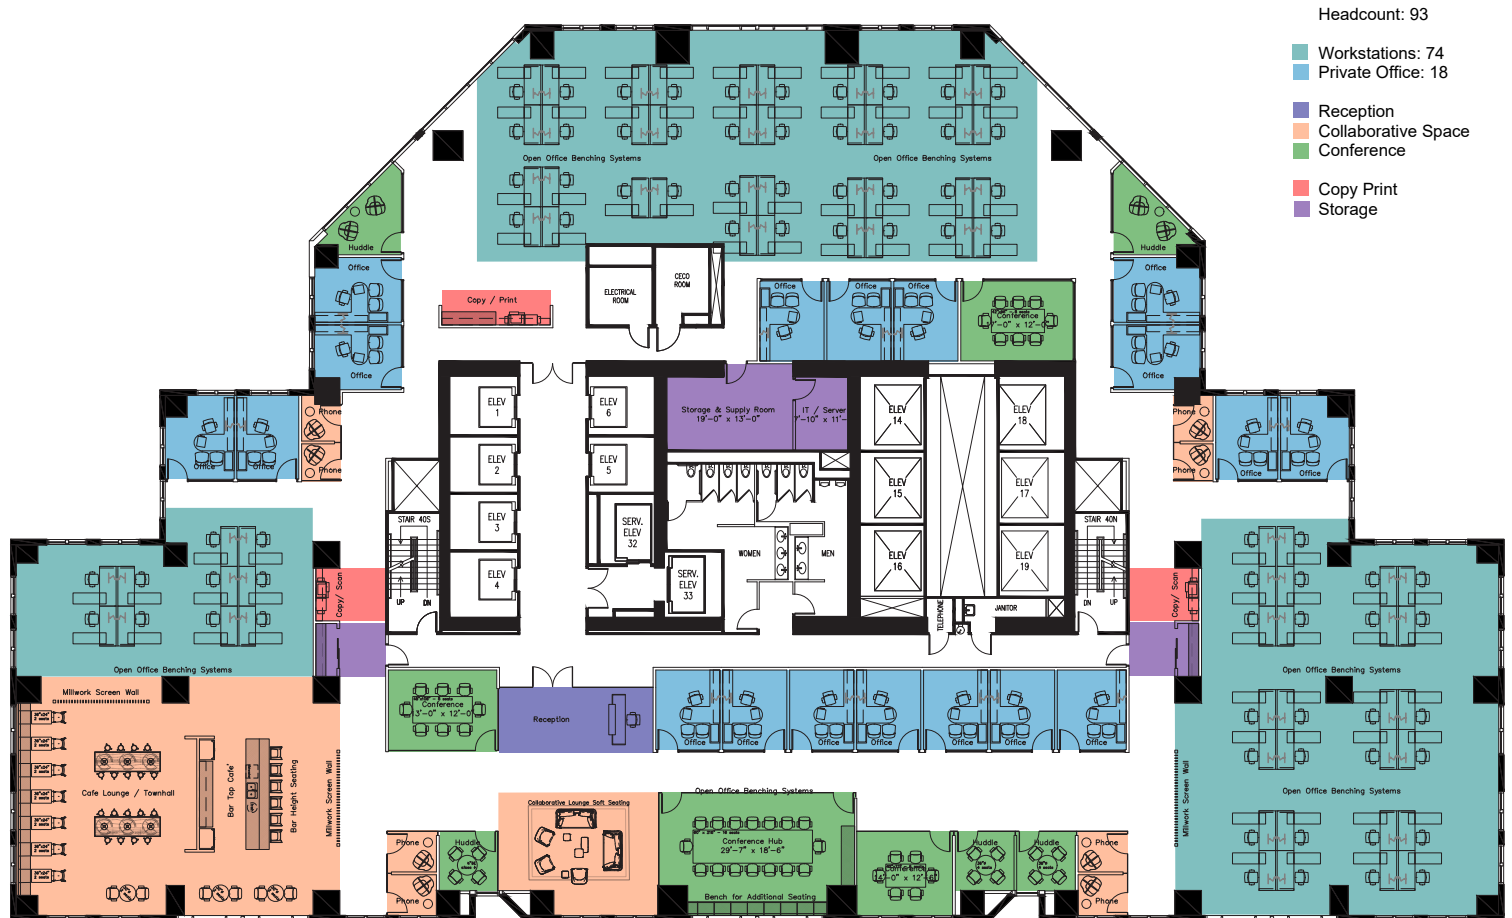

SUITE 4000

22,875 RSF

[CLICK HERE](#)
To View Sample
Full Floor

[CLICK HERE](#)
To Experience 311

Mark Gunderson
(312) 819-1263
mark.gunderson@cushwake.com

Jack McKinney, Jr.
(312) 819-4404
jack.mckinneyjr@cushwake.com

CREATIVE MARKETING PLAN Floors 32-42

[CLICK HERE
To View Sample
Full Floor](#)

[CLICK HERE
To Experience 311](#)

Mark Gunderson
(312) 819-1263
mark.gunderson@cushwake.com

Jack McKinney, Jr.
(312) 819-4404
jack.mckinneyjr@cushwake.com