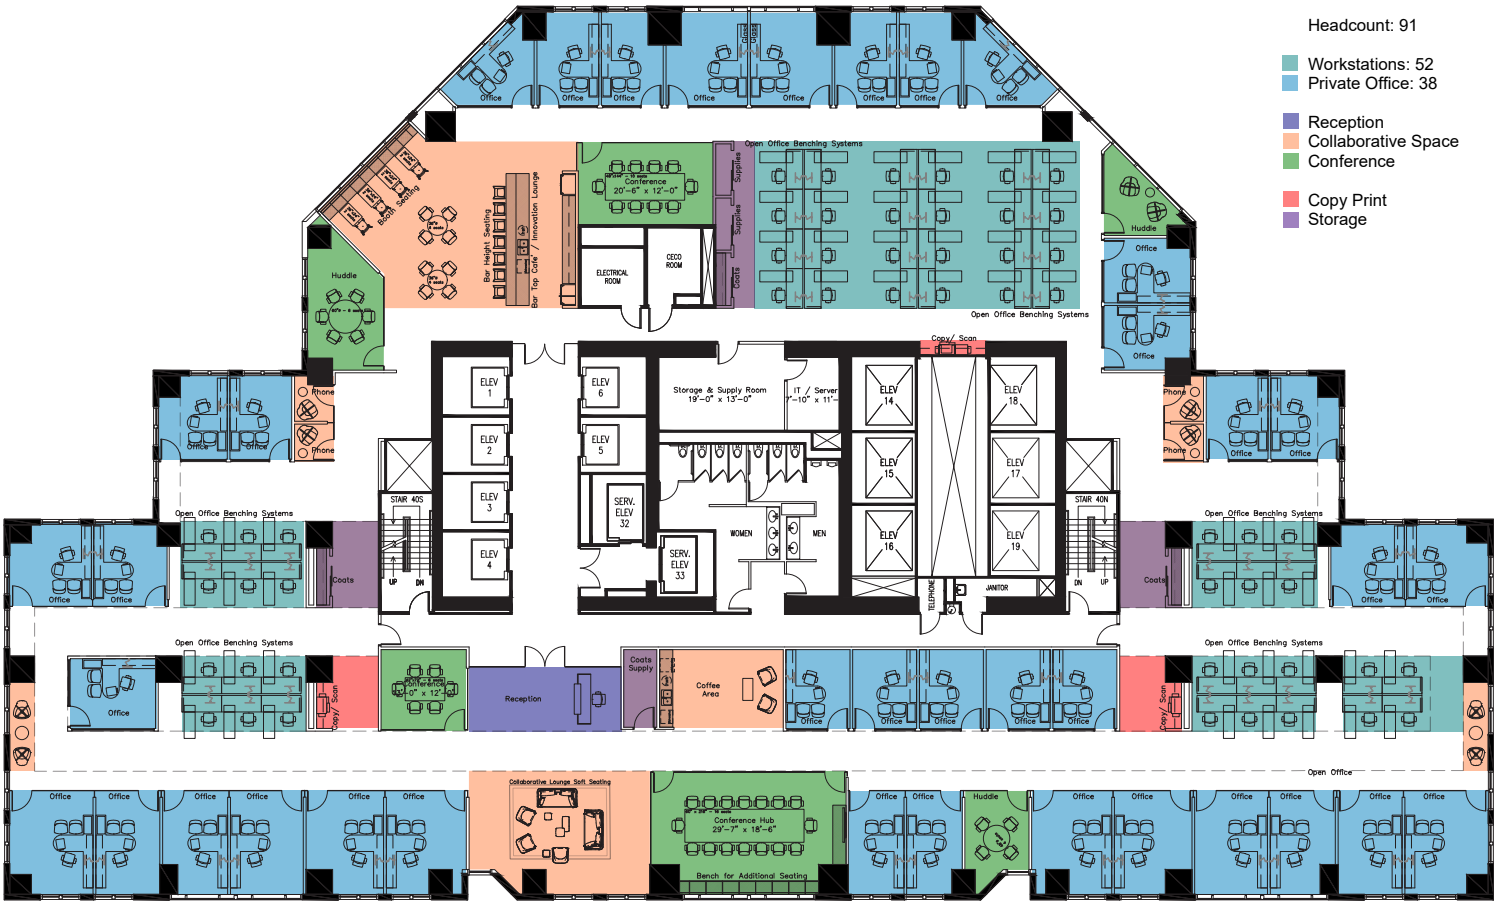

SUITE 4000

22,875 RSF

[CLICK HERE](#)
To View Sample
Full Floor

[CLICK HERE](#)
To Experience 311

Mark Gunderson
(312) 819-1263
mark.gunderson@cushwake.com

Jack McKinney, Jr.
(312) 819-4404
jack.mckinneyjr@cushwake.com

CREATIVE MARKETING PLAN Floors 32-42

[CLICK HERE
To View Sample
Full Floor](#)

[CLICK HERE
To Experience 311](#)

Mark Gunderson
(312) 819-1263
mark.gunderson@cushwake.com

Jack McKinney, Jr.
(312) 819-4404
jack.mckinneyjr@cushwake.com

TRADITIONAL MARKETING PLAN Floors 32-42

[CLICK HERE
To View Sample
Full Floor](#)

[CLICK HERE
To Experience 311](#)

Mark Gunderson
(312) 819-1263
mark.gunderson@cushwake.com

Jack McKinney, Jr.
(312) 819-4404
jack.mckinneyjr@cushwake.com