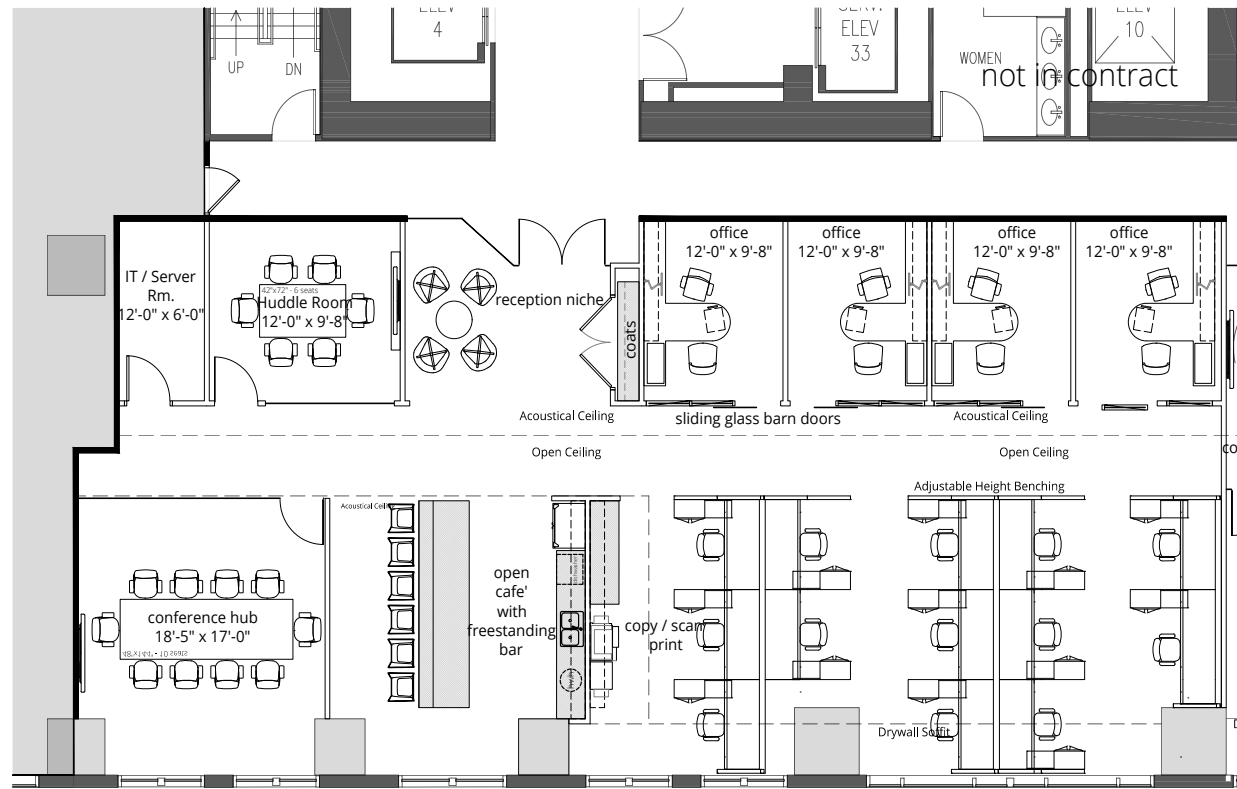

SUITE 950

3,635 RSF

[CLICK HERE](#)
To View the Space

[CLICK HERE](#)
To Experience 311

Wacker Drive

Michael Lirtzman
(312) 612-5933
michael.lirtzman@colliers.com

Marina Zelenkova
(312) 777-2638
marina.zelenkova@colliers.com