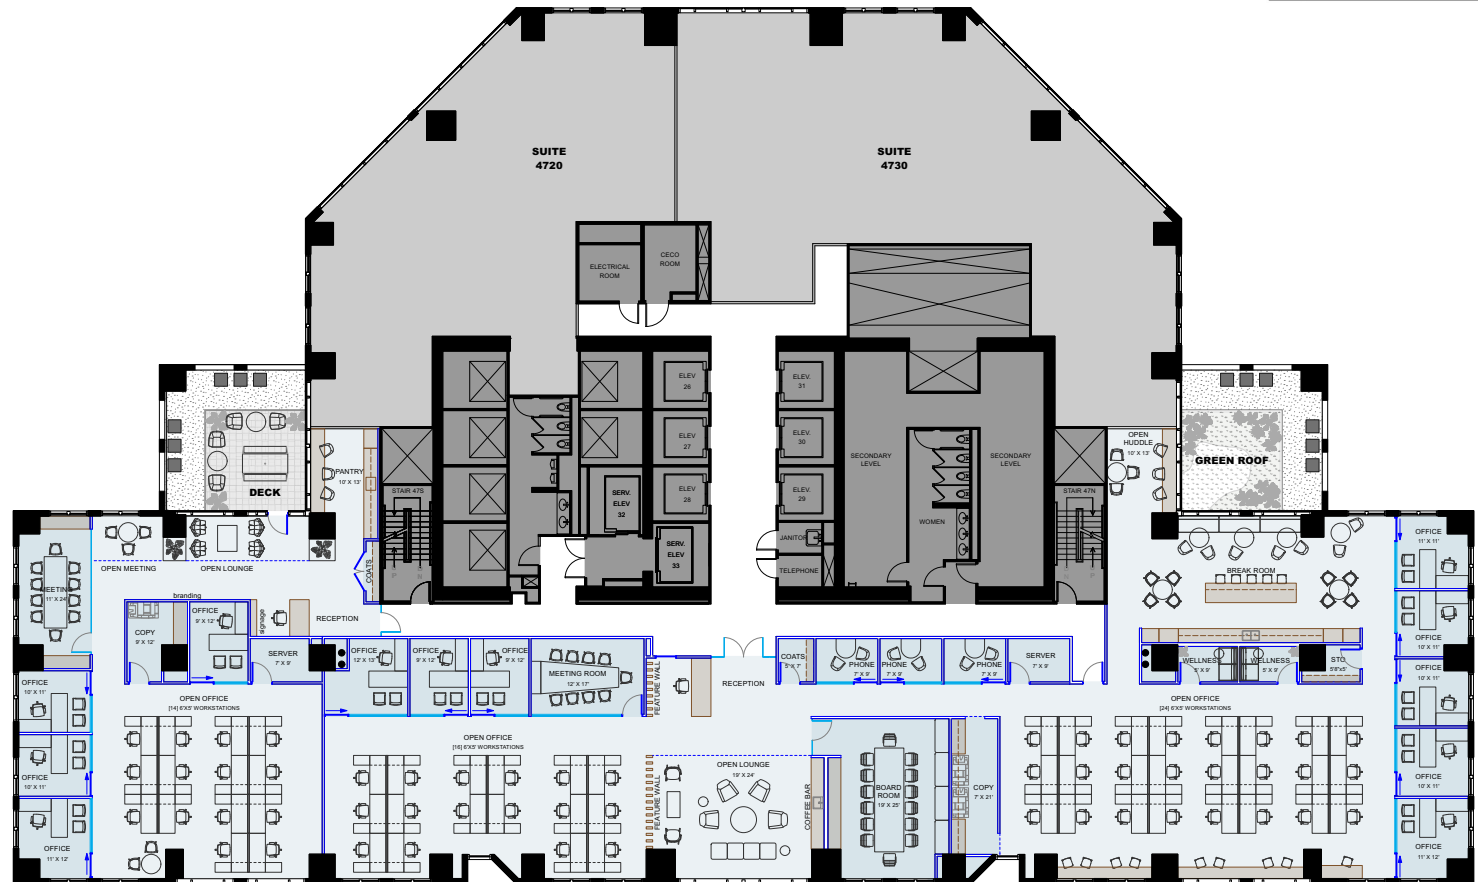

SUITE 4700

13,762 RSF

Headcount: 68 employees
 Efficiency: 202 rsf/employee

56 workstations
 12 private offices
 3 conference rooms

Michael Lirtzman
 (312) 612-5933
 michael.lirtzman@colliers.com

Marina Zelenkova
 (312) 777-2638
 marina.zelenkova@colliers.com