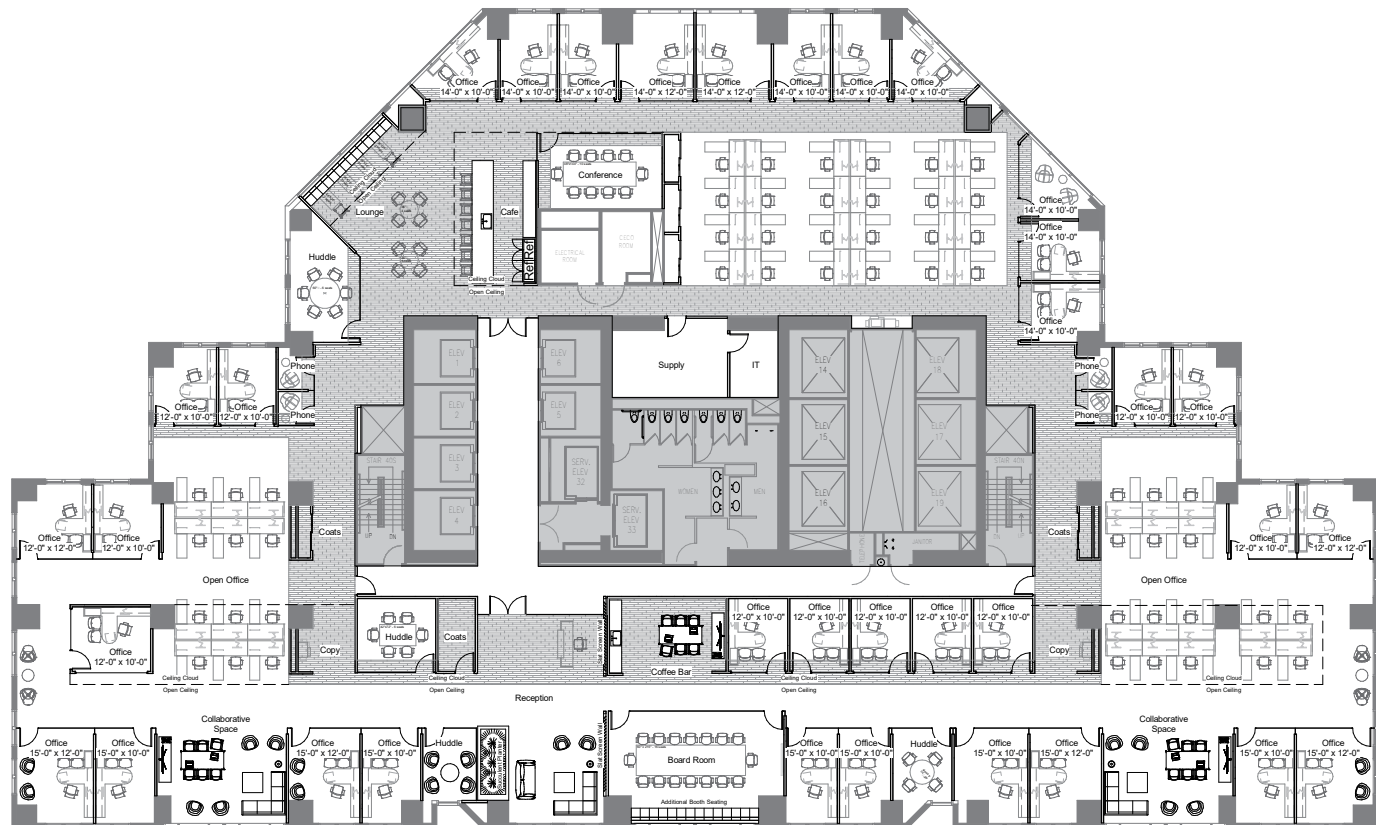

SUITE 4000

22,875 RSF

[CLICK HERE](#)
To View Sample
Full Floor

[CLICK HERE](#)
To Experience 311

Michael Lirtzman
(312) 612-5933
michael.lirtzman@colliers.com

Marina Zelenkova
(312) 777-2638
marina.zelenkova@colliers.com

SUITE 4000

22,875 RSF

Headcount: 87 employees
 Efficiency: 264 rsf/employee

Workplace

52 workstations
 35 private offices

Common

2 conference rooms
 4 huddle rooms
 2 kitchen/breakrooms
 server/storage

Michael Lirtzman
 (312) 612-5933
 michael.lirtzman@colliers.com