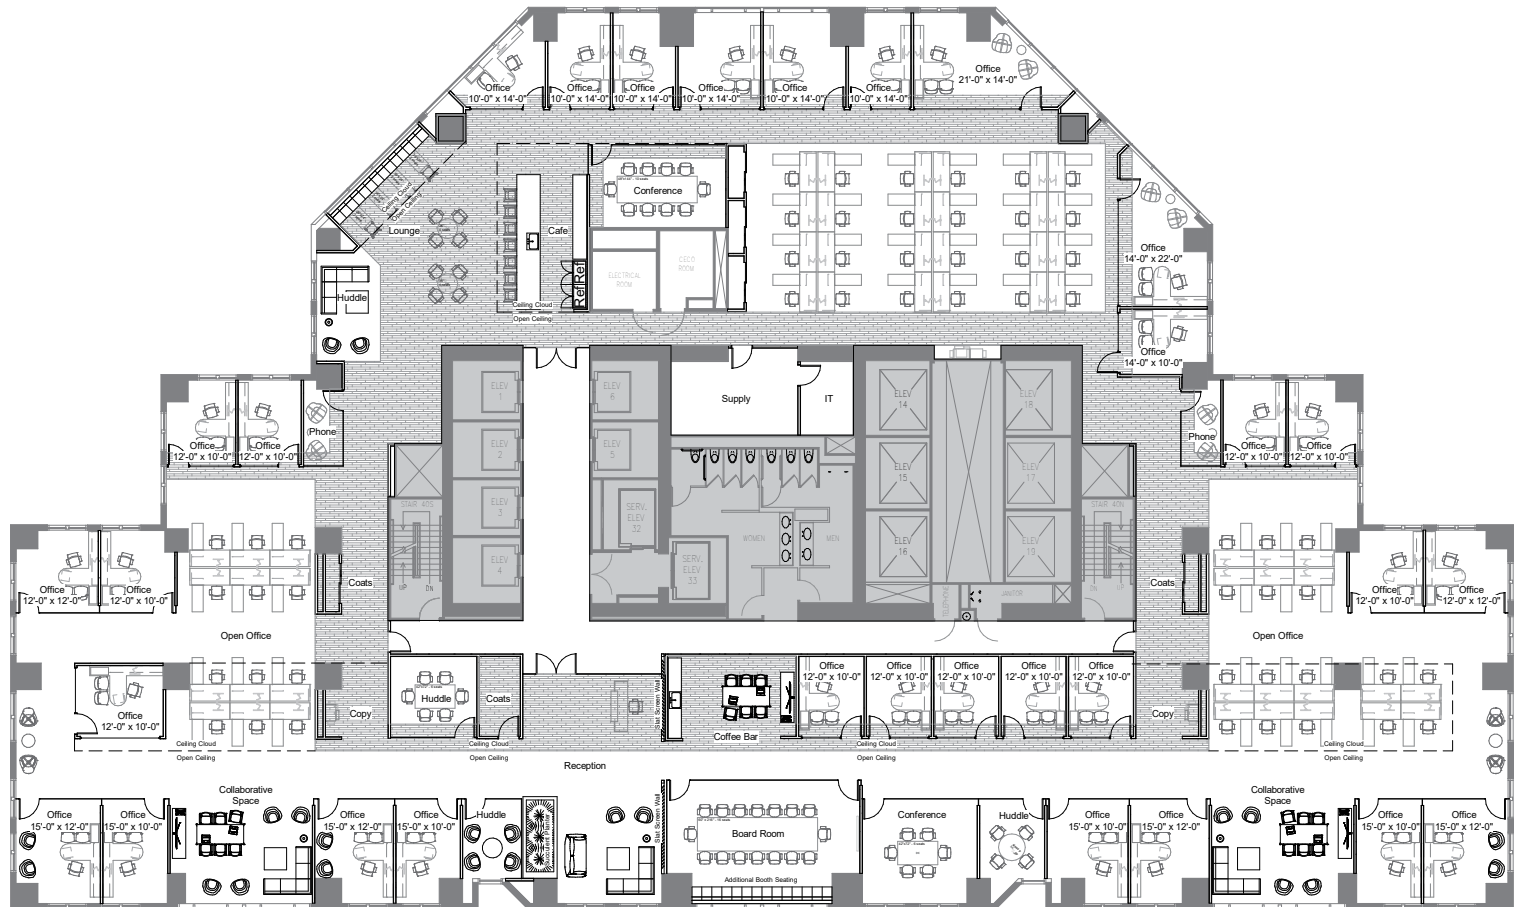

SUITE 3600
22,028 RSF

CLICK HERE
For a Virtual 3-D Tour

CLICK HERE
To Experience 311

SUITE 3600

23,028 RSF

[CLICK HERE](#)
For a Virtual 3-D Tour

[CLICK HERE](#)
To Experience 311

SUITE 3600