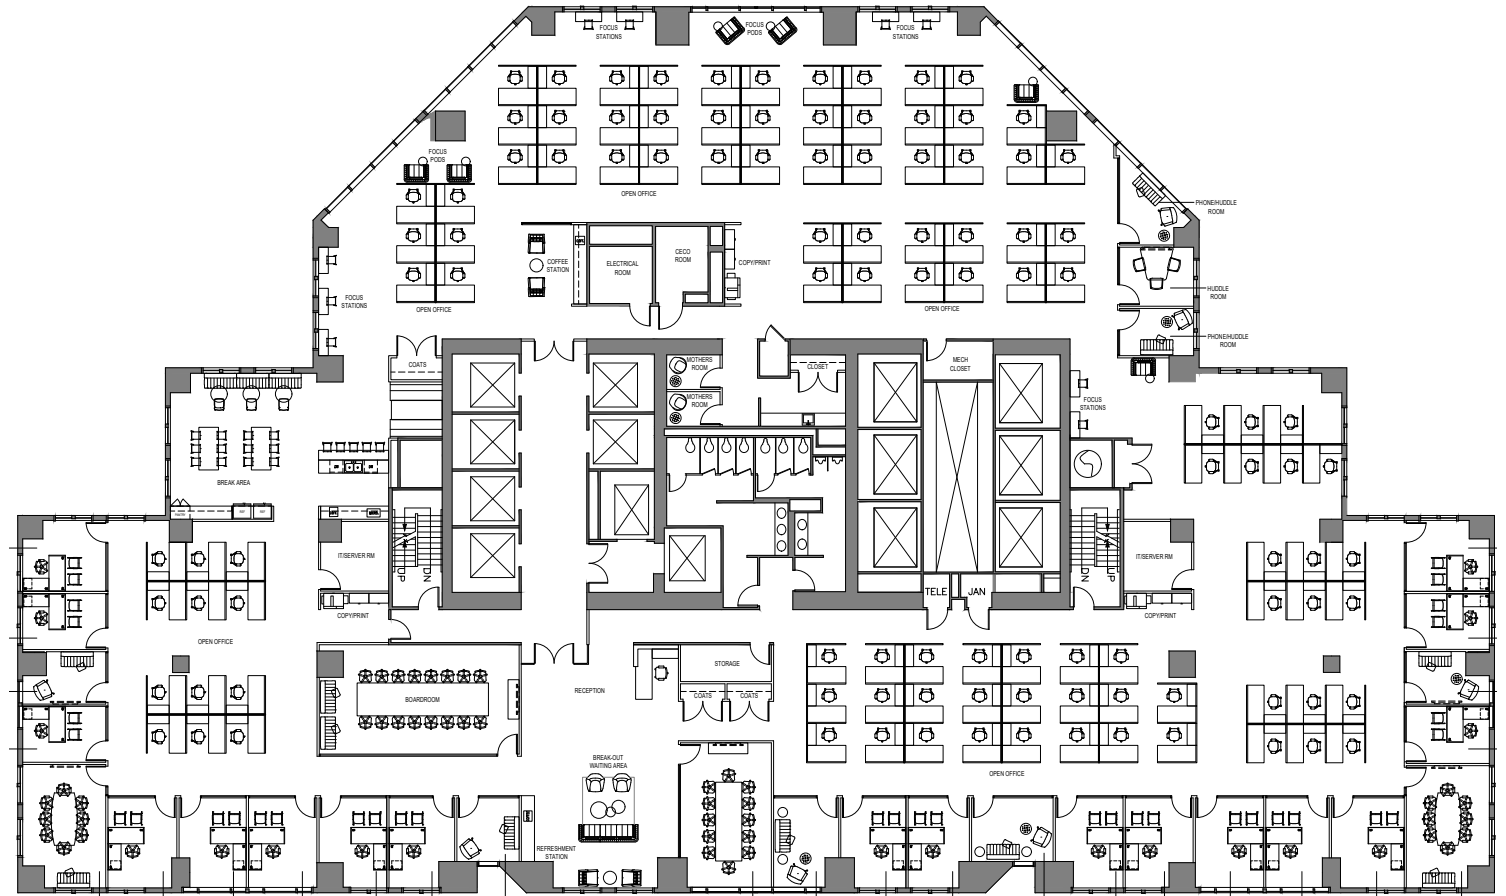

SUITE 3600
22,028 RSF

CLICK HERE
For a Virtual 3-D Tour

CLICK HERE
To Experience 311

SUITE 3600

23,028 RSF

[CLICK HERE](#)
For a Virtual 3-D Tour

[CLICK HERE](#)
To Experience 311

SUITE 3600