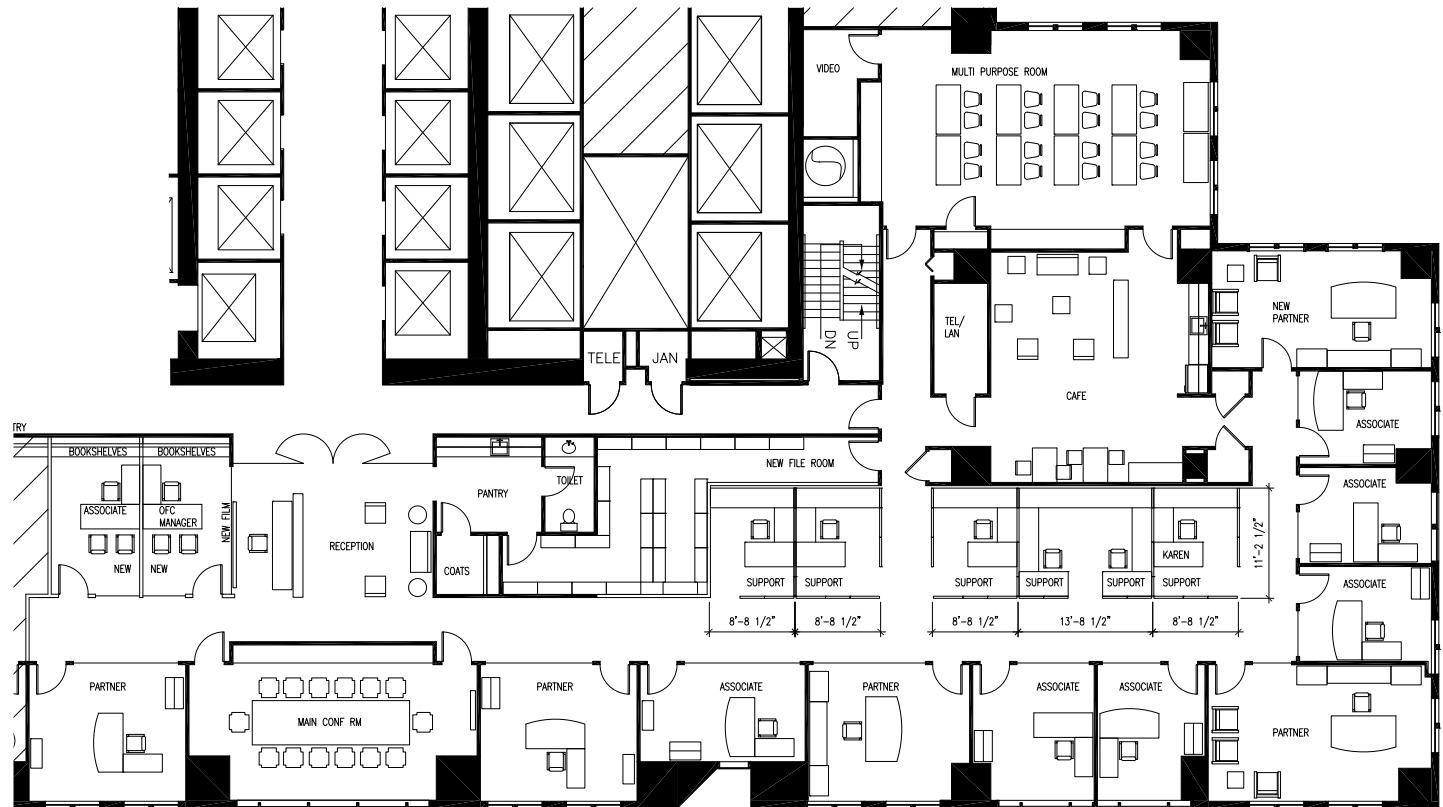

SUITE 2500

9,161 RSF

[CLICK HERE](#)
To View the Space

[CLICK HERE](#)
To Experience 311

Private Offices	13
Work Stations	7
Total Work Spaces	20

Conference Room	2
Huddle Room	0
Kitchen / Pantry	2
IT Room	1
File/Copy	1
Private Bathroom	1

EXISTING CONDITIONS

SUITE 2500

9,161 RSF

ALT A: EXISTING CONDITIONS + 6 PRIVATE OFFICES

[CLICK HERE](#)
To Experience 311

Private Offices	16
Work Stations	15
Total Work Spaces	31

Conference Room	1
Huddle Room	0
Kitchen / Pantry	2
IT Room	1
File/Copy	1
Private Bathroom	1

SUITE 2500

9,161 RSF

ALT B: EXISTING CONDITIONS + 3 PRIVATE OFFICES

[CLICK HERE](#)
To Experience 311

Private Offices	19
Work Stations	8
Total Work Spaces	27

Conference Room	1
Huddle Room	1
Kitchen / Pantry	2
IT Room	1
File/Copy	1
Private Bathroom	1