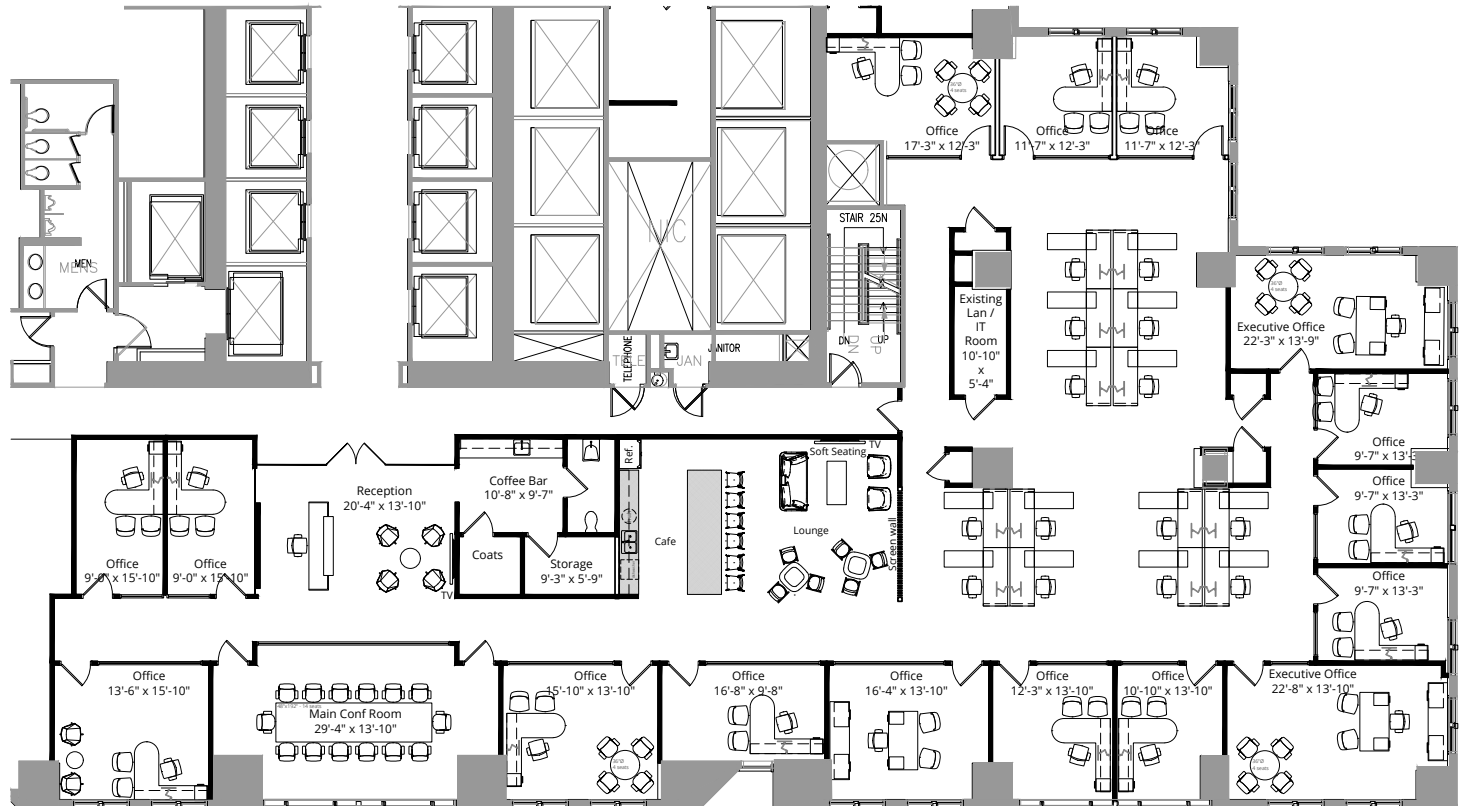

SUITE 2500

9,161 RSF

[CLICK HERE](#)
To View the Space

[CLICK HERE](#)
To Experience 311

Private Offices	13
Work Stations	7
Total Work Spaces	20

Conference Room	2
Huddle Room	0
Kitchen / Pantry	2
IT Room	1
File/Copy	1
Private Bathroom	1

EXISTING CONDITIONS

SUITE 2500

9,161 RSF

ALT A: EXISTING CONDITIONS + 6 PRIVATE OFFICES

[CLICK HERE](#)
To Experience 311

Private Offices	16
Work Stations	15
Total Work Spaces	31

Conference Room	1
Huddle Room	0
Kitchen / Pantry	2
IT Room	1
File/Copy	1
Private Bathroom	1

SUITE 2500

9,161 RSF

ALT B: EXISTING CONDITIONS + 3 PRIVATE OFFICES

[CLICK HERE](#)
To Experience 311

Private Offices	19
Work Stations	8
Total Work Spaces	27

Conference Room	1
Huddle Room	1
Kitchen / Pantry	2
IT Room	1
File/Copy	1
Private Bathroom	1