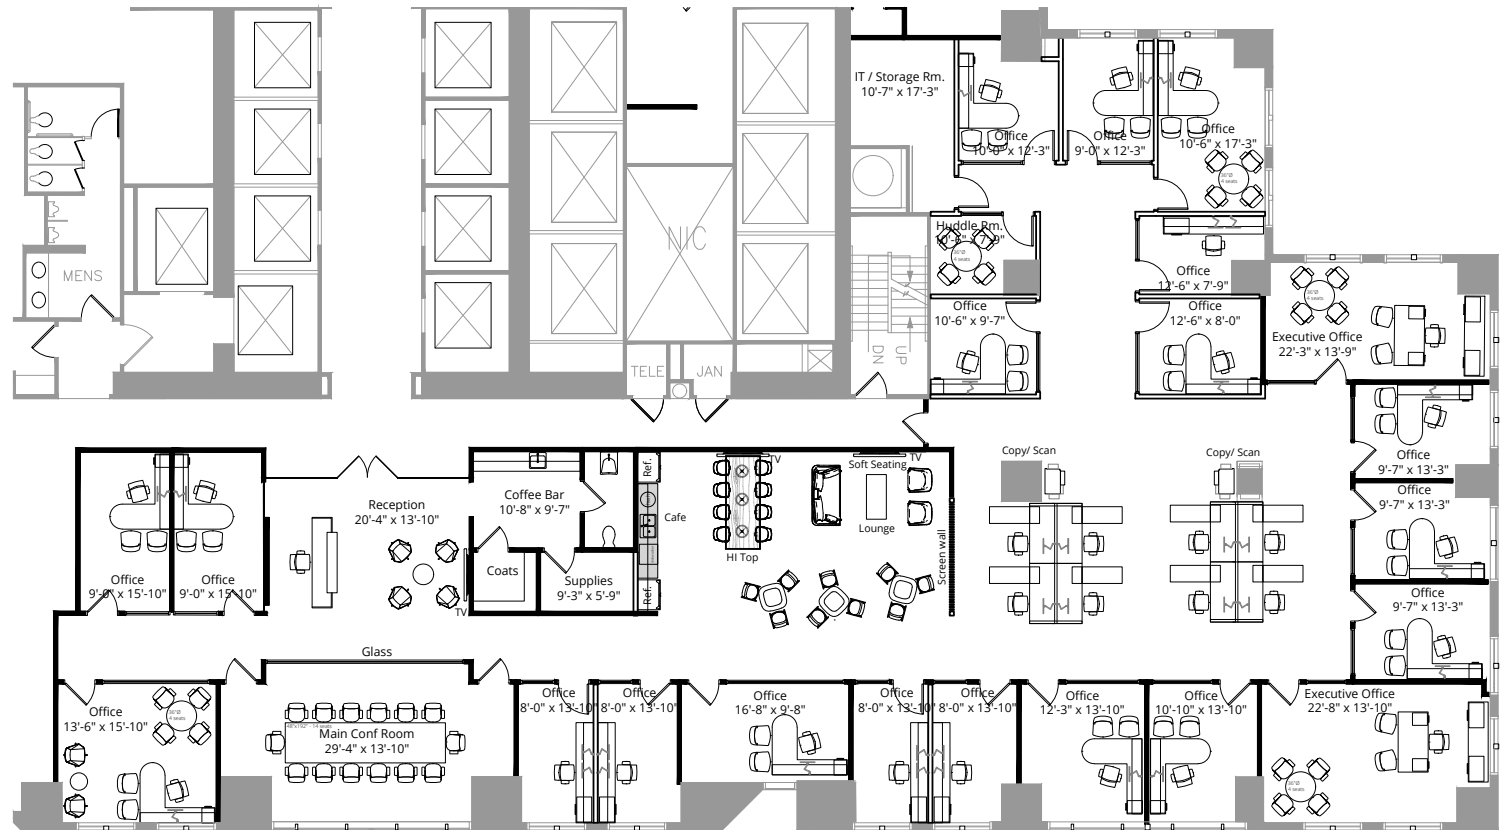

SUITE 2500

9,161 RSF

[CLICK HERE](#)
To View the Space

[CLICK HERE](#)
To Experience 311

Private Offices	13
Work Stations	7
Total Work Spaces	20

Conference Room	2
Huddle Room	0
Kitchen / Pantry	2
IT Room	1
File/Copy	1
Private Bathroom	1

EXISTING CONDITIONS

SUITE 2500

9,161 RSF

ALT A: EXISTING CONDITIONS + 6 PRIVATE OFFICES

[CLICK HERE](#)
To Experience 311

Private Offices	16
Work Stations	15
Total Work Spaces	31

Conference Room	1
Huddle Room	0
Kitchen / Pantry	2
IT Room	1
File/Copy	1
Private Bathroom	1

SUITE 2500

9,161 RSF

ALT B: EXISTING CONDITIONS + 3 PRIVATE OFFICES

[CLICK HERE](#)
To Experience 311

Private Offices	19
Work Stations	8
Total Work Spaces	27

Conference Room	1
Huddle Room	1
Kitchen / Pantry	2
IT Room	1
File/Copy	1
Private Bathroom	1