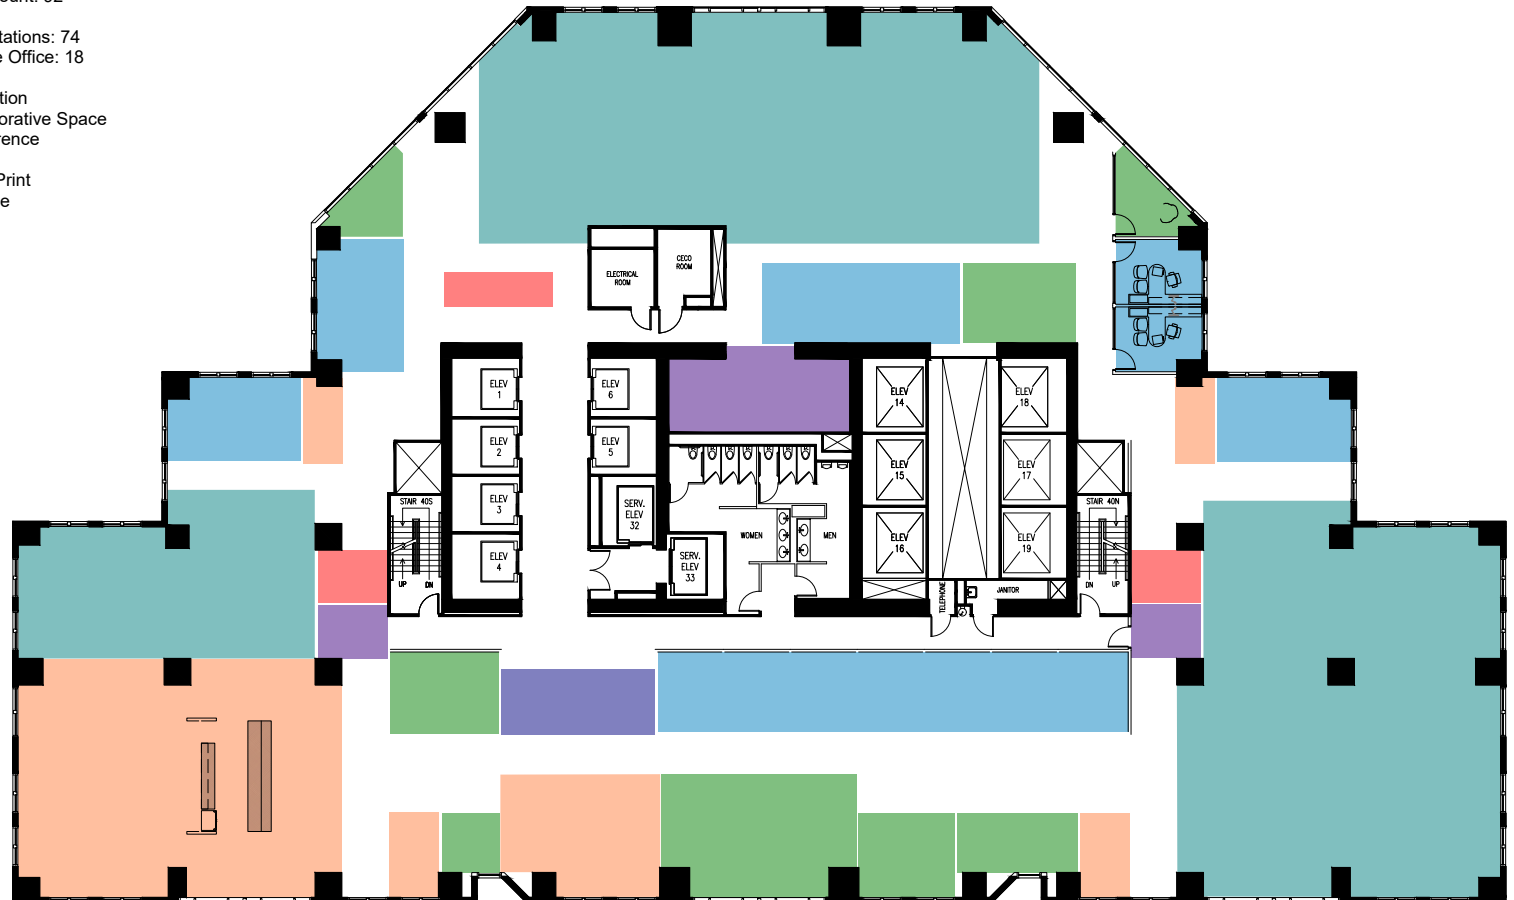

SUITE 1800

22,168 RSF

[CLICK HERE](#)
To Experience 311

Michael Lirtzman
(312) 612-5933
michael.lirtzman@colliers.com

Marina Zelenkova
(312) 777-2638
marina.zelenkova@colliers.com

Seatcount: 92

Forkstations: 74
Private Office: 18

Exception
Collaborative Space
Conference

Copy Print
Storage

[CLICK HERE
To View Sample
Full Floor](#)

[CLICK HERE
To Experience 311](#)

Michael Lirtzman
(312) 612-5933
michael.lirtzman@colliers.com

Marina Zelenkova
(312) 777-2638
marina.zelenkova@colliers.com