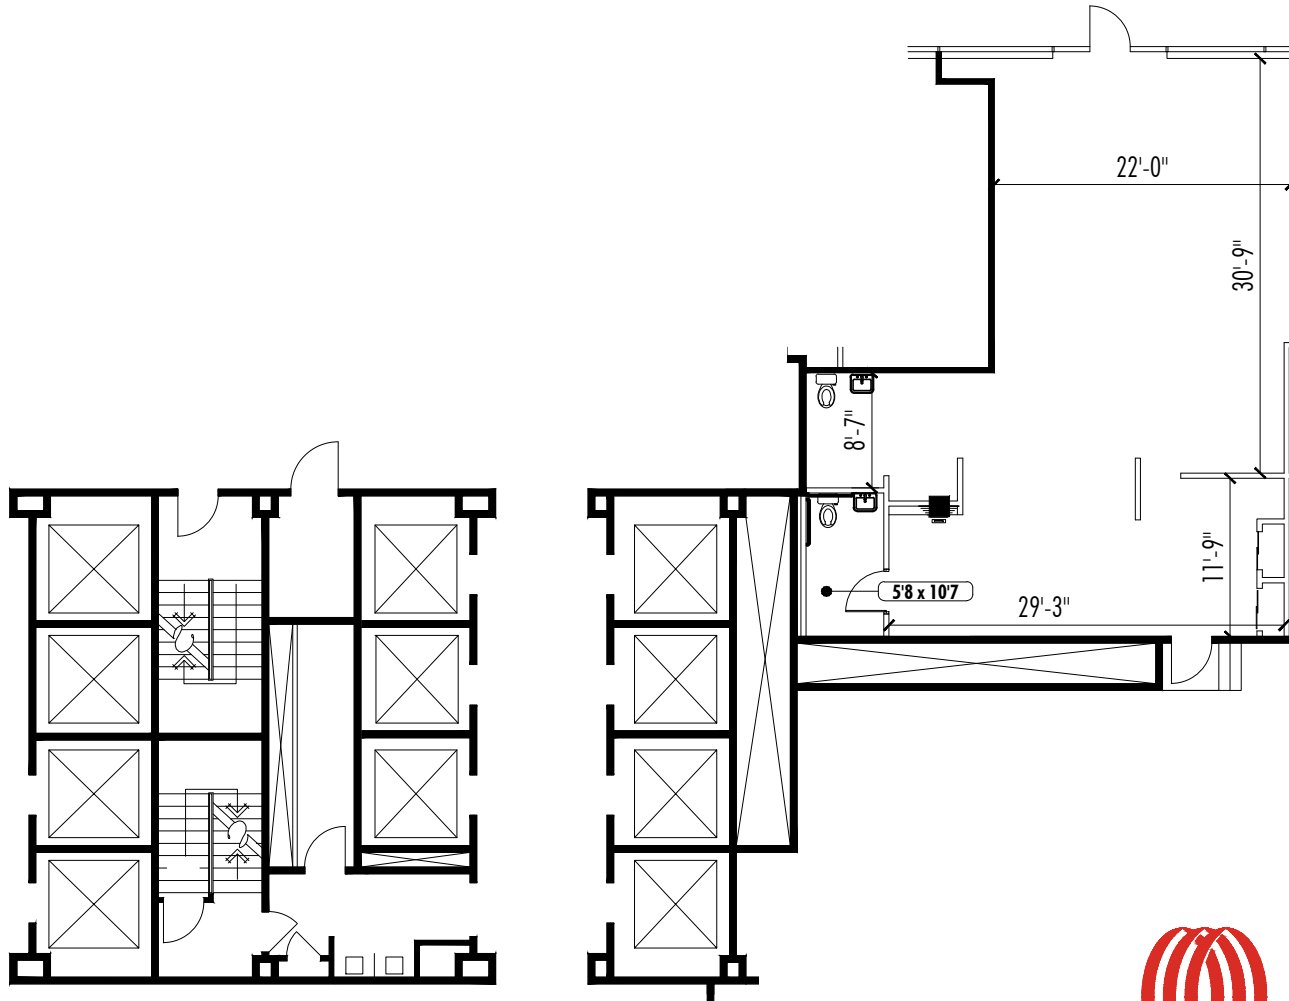

Key Plan

Brooke Dewey 404.995.2138
brooke.dewey@jll.com

David Horne 404.995.6321
david.horne@jll.com

NELSON 100 Peachtree • Suite 130 • 1,489 RSF

Available Suite