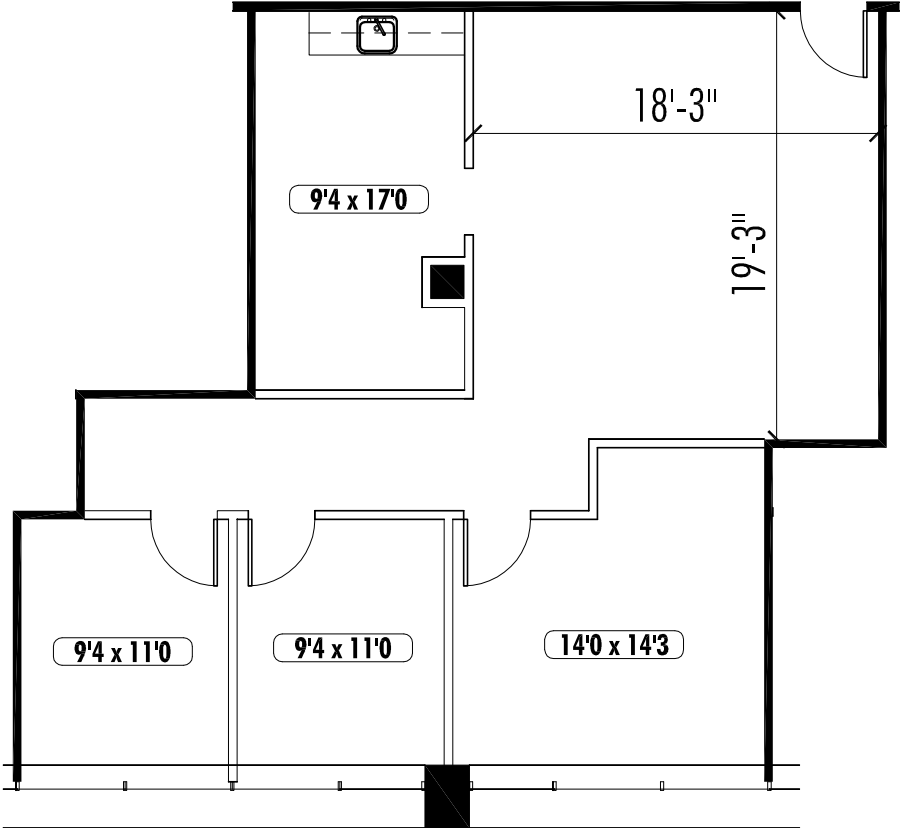

KEY PLAN

Zeller Realty Group

Brooke Dewey 404.995.2138  
brooke.dewey@am.jll.com

David Horne 404.995.6321  
david.horne@am.jll.com

**NELSON** 100 Peachtree • Suite 1925 • 1,390 RSF

**Available Suite**